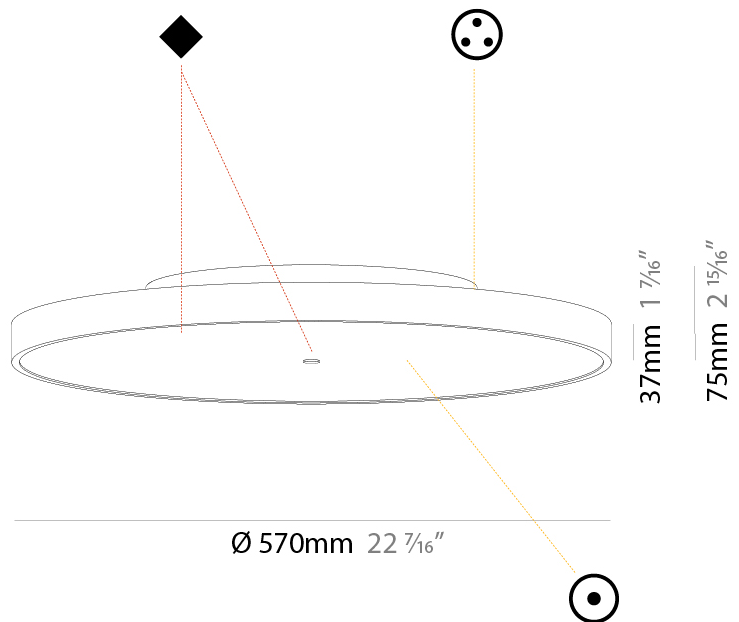

GENERAL

Series: Sign Diva
Subseries: Sign Diva
Brand: Prolicht
Division: Architectural
Mounting Type: Surface
Mounting Location: Ceiling
Subcategory: Ambient

PHYSICAL

Shape: Round
Diameter (mm): 570
Diameter (in): 22 ⁷/₁₆
Height (mm): 75
Height (in): 2 ¹⁵/₁₆
Light Distribution: Direct / Indirect
Weight (kg): 7.066
Weight (lbs): 15.578
Diffuser: Direct - PMMA - Opal/Micro-Prism/Sparkling Secret/Vintage Industrial with Shine Ring / Indirect - White/Yellow/Orange/Red/Blue/Green
Fixture Finish: SSR / BKV / CWI / CRY / HAB / UFT / ITA / RUA / FTG / MYG / LOD / PUS / FRO / FUP / KIA / POP / BLS / SPG / MEY / GOH / GUM / CHC / COM / ABZ / JAG / OBR / MOS / ROR
Fixture Material: Extruded Aluminum / Steel

ELECTRICAL

Lamp Type: LED (Zhaga Standard)
Input Wattage (W): 58.3
Total Output Wattage (W): 53
Dimming: Tri-Mode (Non-Dimming and Phase Dimming (120Vac only) and 0-10V Dimming)
Driver Included: Yes
Driver Location: Integrated
Driver Type: Constant Current - Universal
Driver Class: Class 2
Input Voltage (V): 120 - 277
Constant Current (MA): 350

LED

Color Temperature (°K): 3000 / 3500 / 4000
Max. Delivered Lumen (lm): 6170 / 6292 / 6420
CRI: >90 CRI
Lamp Life (hrs): 50000

OPTICAL

RATINGS AND CERTIFICATIONS

Certified By: Certified for North American Standards
IP rating: IP20