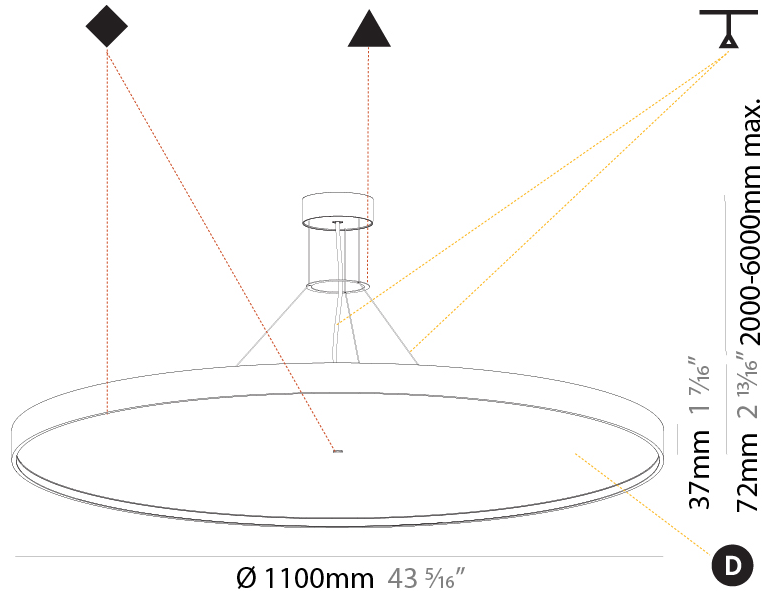

GENERAL

Series: Sign Diva
Subseries: Sign Diva
Brand: Prolicht
Division: Architectural
Mounting Type: Suspension
Mounting Location: Ceiling
Subcategory: Pendant

PHYSICAL

Shape: Round
Diameter (mm): 1100
Diameter (in): 43 ⁵/₁₆"
Height (mm): 72
Height (in): 2 ¹³/₁₆"
Light Distribution: Direct / Indirect
Weight (kg): 20.78
Weight (lbs): 45.81
Diffuser: PMMA - Opal / Micro-Prism / Sparkling Secret / Vintage Industrial
Fixture Finish: SSR / BKV / CWI / CRY / HAB / UFT / ITA / RUA / FTG / MYG / LOD / PUS / FRO / FUP / KIA / POP / BLS / SPG / MEY / GOH / GUM / CHC / COM / ABZ / JAG / OBR / MOS / ROR
Fixture Material: Extruded Aluminum / Steel
Cable Details: 2,000mm/78 3/4" or 6,000mm/236 1/4" Transparent Cable

ELECTRICAL

Lamp Type: LED (Zhaga Standard)
Input Wattage (W): 169.4 / 28.6
Total Output Wattage (W): 135 / 24
Dimming: Tri-Mode (Non-Dimming and Phase Dimming (120Vac only) and 0-10V Dimming)
Driver Included: Yes
Driver Location: Integrated
Driver Type: Constant Current - Universal
Driver Class: Class 2
Input Voltage (V): 120 - 277
Constant Current (MA): 600 / 350

LED

Color Temperature (°K): 2700 / 3000 / 3500 / 4000
Max. Delivered Lumen (lm): 20030 / 20610 / 21050 / 21480
CRI: >90 CRI
Lamp Life (hrs): 50000

OPTICAL

RATINGS AND CERTIFICATIONS

Certified By: Certified for North American Standards
IP rating: IP20

PROJECT
TYPE
SPECIFIER
QUANTITY
DATE