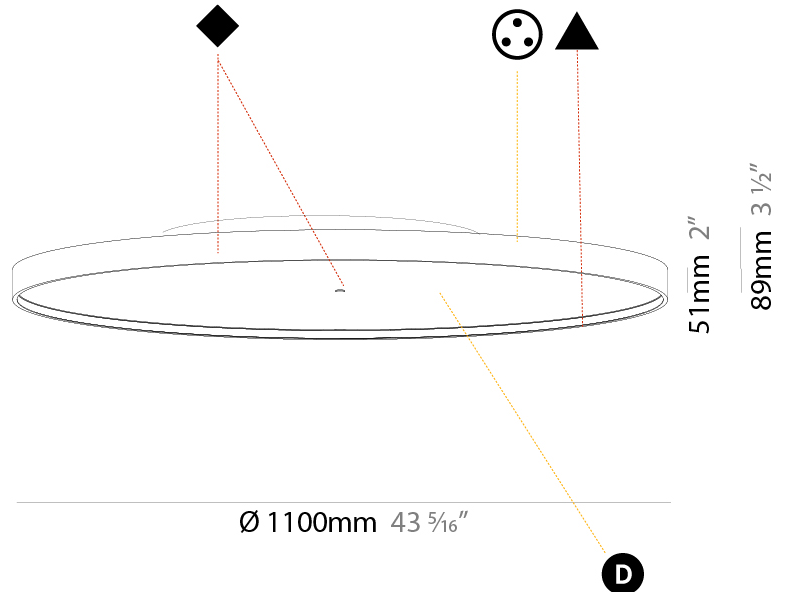

GENERAL

Series: Sign Diva
Subseries: Sign Diva Korona
Brand: Prolicht
Division: Architectural
Mounting Type: Surface
Mounting Location: Ceiling
Subcategory: Ambient

PHYSICAL

Shape: Round
Diameter (mm): 1100
Diameter (in): 43 ⁵/₁₆
Height (mm): 89
Height (in): 3 ¹/₂
Light Distribution: Direct / Indirect
Weight (kg): 18.901
Weight (lbs): 41.67
Diffuser: Direct - PMMA - Opal/Micro-Prism/Sparkling Secret/Vintage Industrial / Indirect - White/Yellow/Orange/Red/Blue/Green
Fixture Finish: SSR / BKV / CWI / CRY / HAB / UFT / ITA / RUA / FTG / MYG / LOD / PUS / FRO / FUP / KIA / POP / BLS / SPG / MEY / GOH / GUM / CHC / COM / ABZ / JAG / OBR / MOS / ROR
Fixture Material: Extruded Aluminum / Steel

ELECTRICAL

Lamp Type: LED (Zhaga Standard)
Input Wattage (W): 169.4
Total Output Wattage (W): 134
Dimming: Tri-Mode (Non-Dimming and Phase Dimming (120Vac only) and 0-10V Dimming)
Driver Included: Yes
Driver Location: Integrated
Driver Type: Constant Current - Universal
Driver Class: Class 2
Input Voltage (V): 120 - 277
Constant Current (MA): 600

LED

Color Temperature (°K): 3000 / 3500 / 4000
Max. Delivered Lumen (lm): 19520 / 19933 / 20340
CRI: >90 CRI
Lamp Life (hrs): 50000

OPTICAL

RATINGS AND CERTIFICATIONS

Certified By: Certified for North American Standards
IP rating: IP20