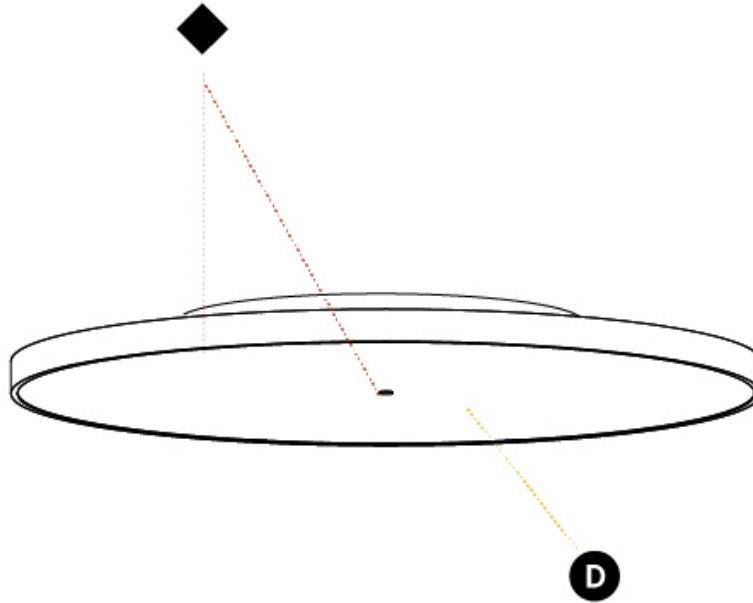

A3D093-

PROJECT
TYPE
SPECIFIER
QUANTITY
DATE